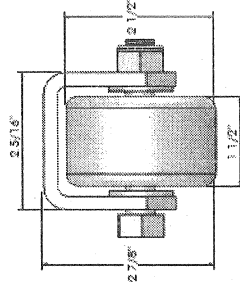

ULTRA-FAB PRODUCTS, Inc.
57985 St. Rd. 19 South, Elkhart, Indiana 46571

Weld-On Skid Rollers

Installation Instructions for Weld-On Skid Rollers

MICRO ROLLER:
2" dia. x 2-3/16" steel roller
UF # 48-949021: Ultra Micro Roller

MINI ROLLER:
2-1/2" dia. x 1-1/2" steel roller
UF # 48-949022: Ultra Mini Roller

MAXI ROLLER:
3" dia. 2-3/16" steel roller
UF # 48-979023: Ultra Maxi Roller

Weld on skid rollers to any location that drags on the ground for any type and size vehicle/trailer.