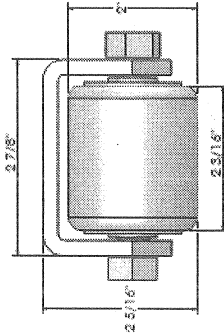

ULTRA-FAB PRODUCTS, Inc.
57985 St. Rd. 19 South, Elkhart, Indiana 46571

Weld-On Skid Rollers

Installation Instructions for Weld-On Skid Rollers

MICRO ROLLER:
2" dia. x 2-3/16" steel roller
UF # 48-949021: Ultra Micro Roller

MINI ROLLER:
2-1/2" dia. x 1-1/2" steel roller
UF # 48-949022: Ultra Mini Roller

MAXI ROLLER:
3" dia. 2-3/16" steel roller
UF # 48-979023: Ultra Maxi Roller

Weld on skid rollers to any location that drags on the ground for any type and size vehicle/trailer.