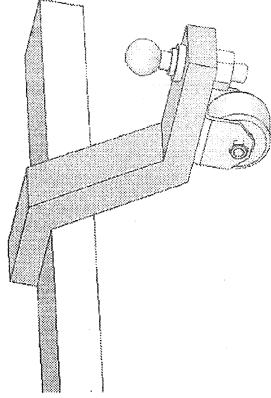

ULTRA-FAB PRODUCTS, Inc.
57985 St. Rd. 19 South, Elkhart, Indiana 46571

Weld-On Skid Rollers

Installation Instructions for Weld-On Skid Rollers

MICRO ROLLER:
2" dia. x 2-3/16" steel roller
UF # 48-949021: Ultra Micro Roller

MINI ROLLER:
2-1/2" dia. x 1-1/2" steel roller
UF # 48-949022: Ultra Mini Roller

MAXI ROLLER:
3" dia. 2-3/16" steel roller
UF # 48-979023: Ultra Maxi Roller

Weld on skid rollers to any location that drags on the ground for any type and size vehicle/trailer.