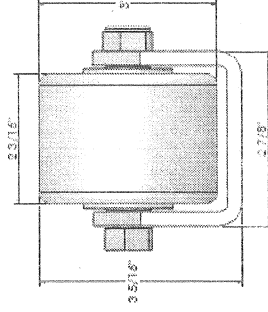

ULTRA-FAB PRODUCTS, Inc.
57985 St. Rd. 19 South, Elkhart, Indiana 46571

Weld-On Skid Rollers

Installation Instructions for Weld-On Skid Rollers

MICRO ROLLER:
2" dia. x 2-3/16" steel roller
UF # 48-949021: Ultra Micro Roller

MINI ROLLER:
2-1/2" dia. x 1-1/2" steel roller
UF # 48-949022: Ultra Mini Roller

MAXI ROLLER:
3" dia. 2-3/16" steel roller
UF # 48-979023: Ultra Maxi Roller

Weld on skid rollers to any location that drags on the ground for any type and size vehicle/trailer.